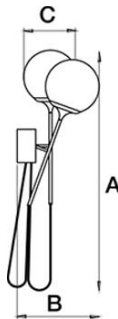

Description

Wall lamp with a modern and minimal design. Painted aluminum structure, with crystal blown glass diffuser.

Technical Data

Number of light sources	1
System power	9 W
Volt	220-240 V
Light flux	1440 lm / 2700 K
Energy class	E / 2700 K
Light flux	1440 lm / 3000 K
Energy class	E / 3000 K
LED	LED CRI80

Dimensions

A cm	40
B cm	20
C cm	15

Available Colors

Satin Brass
Crystal

White
Crystal

Satin Brass
Pink

White
Pink

Driver included. Dimmable Triac