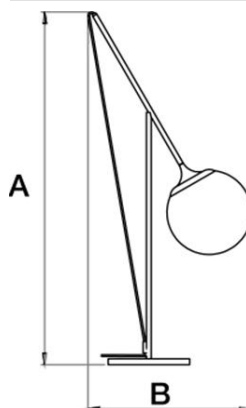

Description

Table lamp with a modern and minimal design. Ideal for lighting and furnishing a living room or bedroom. Painted aluminum structure, with crystal blown glass diffuser.

Technical Data

Number of light sources	1
System power	9 W
Volt	220-240 V
Light flux	1440 lm / 2700 K
Energy class	E / 2700 K
Light flux	1440 lm / 3000 K
Energy class	E / 3000 K
LED	LED CRI80

Dimmable

Dimensions

A cm	60
B cm	28

Available Colors

Satin Brass
Crystal

White
Crystal

Satin Brass
Pink

White
Pink