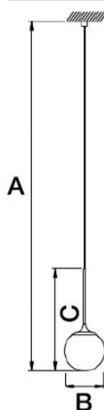

## Description

Suspension lamp with a modern and minimal design. Painted aluminum structure, with crystal blown glass diffuser.

## Technical Data

Number of light sources	1
System power	9 W
Volt	220-240 V
Light flux	1440 lm / 2700 K
Energy class	E / 2700 K
Light flux	1440 lm / 3000 K
Energy class	E / 3000 K
LED	LED CRI80

Driver included. Dimmable Triac

## Dimensions

A cm	150
B cm	15
C cm	40