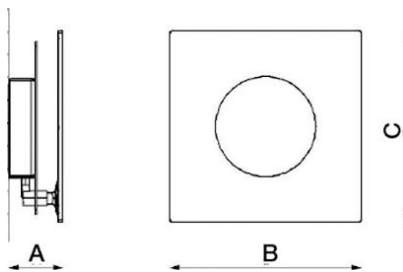

Dimensions

A cm	7
B cm	21
C cm	21

Description

Wall lamp of refined design.

Technical Data

Number of light sources	1
System power	13.5 W
Volt	220-240 V
Light flux	1725 lm / 2700 K
Energy class	E / 2700 K
Light flux	1784 lm / 3000 K
Energy class	E / 3000 K
LED	LED CRI90