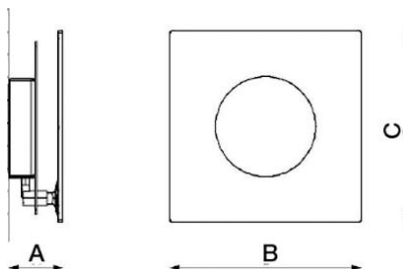

Dimensions

A cm	7
B cm	26
C cm	26

Description

Wall lamp of refined design.

Technical Data

Number of light sources	1
System power	16.8 W
Volt	220-240 V
Light flux	2108 lm / 2700 K
Energy class	E / 2700 K
Light flux	2180 lm / 3000 K
Energy class	E / 3000 K
LED	LED CRI90