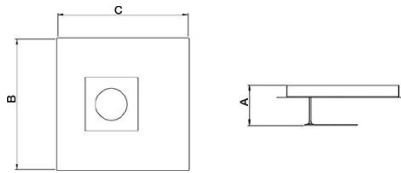

Dimensions

| | |
|------|----|
| A cm | 20 |
| B cm | 50 |
| C cm | 50 |

Description

Ceiling lamp of refined design.

Technical Data

| | |
|-------------------------|------------------|
| Number of light sources | 1 |
| System power | 16.8 W |
| Volt | 220-240 V |
| Light flux | 2108 lm / 2700 K |
| Energy class | E / 2700 K |
| Light flux | 2180 lm / 3000 K |
| Energy class | E / 3000 K |
| LED | LED CRI90 |