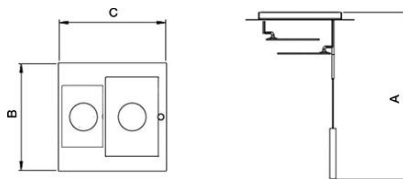

PETRA-S3

Dimensions

A cm	150
B cm	66
C cm	66

Description

Suspension lamp of refined design.

Technical Data

Number of light sources	3
System power	51 W
Volt	220-240 V
Light flux	6716 lm / 2700 K
Energy class	E / 2700 K
Light flux	6898 lm / 3000 K
Energy class	E / 3000 K
LED	LED CRI90 Diffuser LED CRI80 Spot