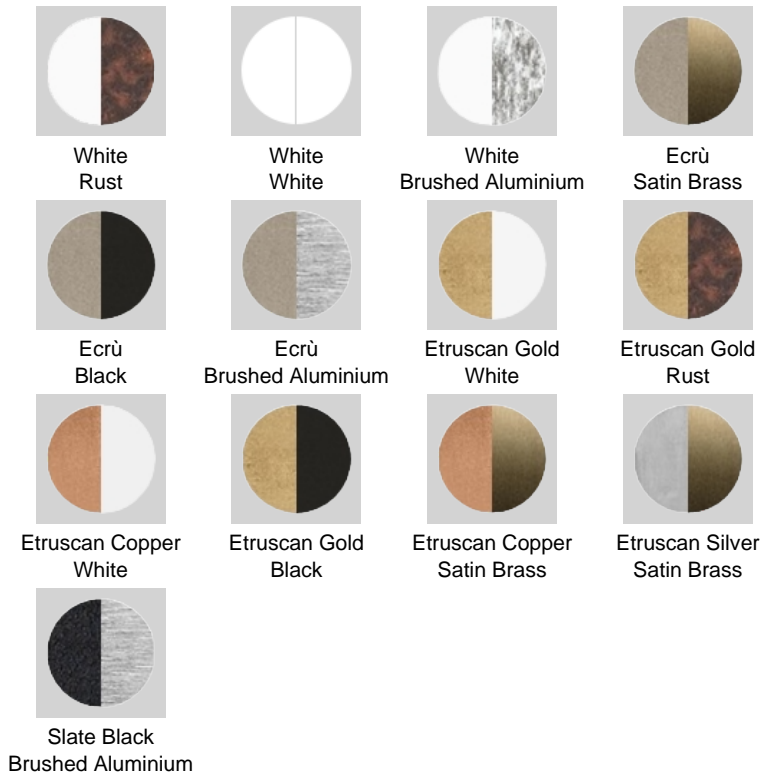

PETRA-S3

Dimensions

A cm	150
B cm	66
C cm	66

Description

Suspension lamp of refined design.

Technical Data

Number of light sources	3
System power	51 W
Volt	220-240 V
Light flux	6716 lm / 2700 K
Energy class	E / 2700 K
Light flux	6898 lm / 3000 K
Energy class	E / 3000 K
LED	LED CRI90 Diffuser LED CRI80 Spot

Driver included. Dimmable Triac

Available Colors

Via Vittorio Veneto, 57
24041 BREMBATE (BG) - IT
Tel. +39.035.801239
Fax +39.035.802989
italia@iconeluce.com
export@iconeluce.com
www.iconeluce.com

While maintaining the basic characteristics of the product, the Manufacturer reserves the right to make modifications at any time and without any prior notice, with the sole aim of improving the quality of the product. The property, realization and reproduction of aesthetics, design and manufacturing characteristics, here illustrated, are reserved by law. Colours are merely indicative as they are subject to alterations in the printing process.