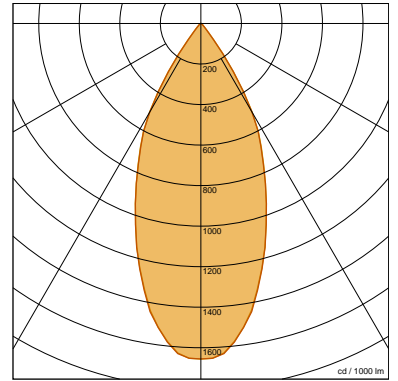

PETRA-S3

Dimensions

A cm	150
B cm	66
C cm	66

Description

Suspension lamp of refined design.

Technical Data

Number of light sources	3
System power	51 W
Volt	220-240 V
Light flux	6716 lm / 2700 K
Energy class	E / 2700 K
Light flux	6898 lm / 3000 K
Energy class	E / 3000 K
LED	LED CRI90 Diffuser LED CRI80 Spot