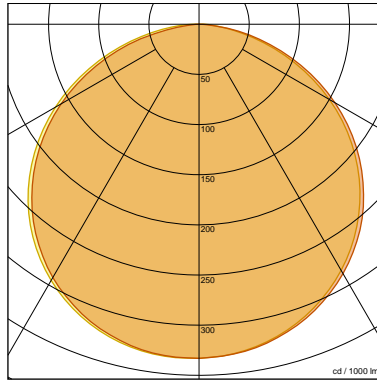

PETRA-S3

Dimensions

A cm	150
B cm	66
C cm	66

Description

Suspension lamp of refined design.

Technical Data

Number of light sources	3
System power	51 W
Volt	220-240 V
Light flux	6716 lm / 2700 K
Energy class	E / 2700 K
Light flux	6898 lm / 3000 K
Energy class	E / 3000 K
LED	LED CRI90 Diffuser LED CRI80 Spot