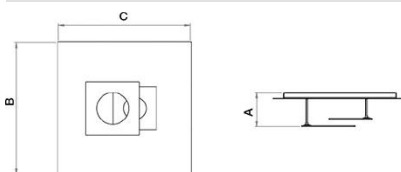

Dimensions

A cm	18
B cm	66
C cm	66

Description

Ceiling lamp of refined design.

Technical Data

Number of light sources	2
System power	42 W
Volt	220-240 V
Light flux	5276 lm / 2700 K
Energy class	E / 2700 K
Light flux	5458 lm / 3000 K
Energy class	E / 3000 K
LED	LED CRI90