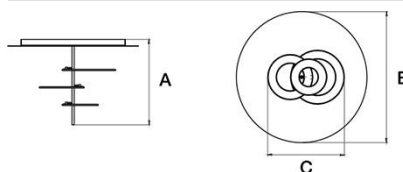

Dimensions

A cm	50
B cm	75
C cm	50

Available Colors

White

Gold Leaf
Black

White
Satin Brass