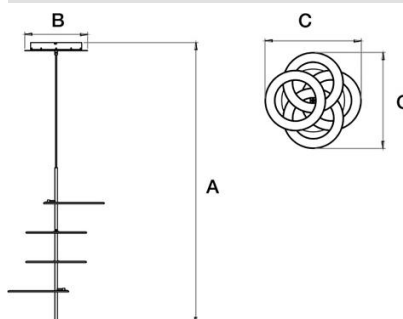

Number of light sources	4
System power	100.8 W
Volt	220-240 V
Light flux	12672 lm / 2700 K
Energy class	E / 2700 K
Light flux	13112 lm / 3000 K
Energy class	E / 3000 K
LED	LED CRI90

Dimensions

A cm	160
B cm	32
C cm	50