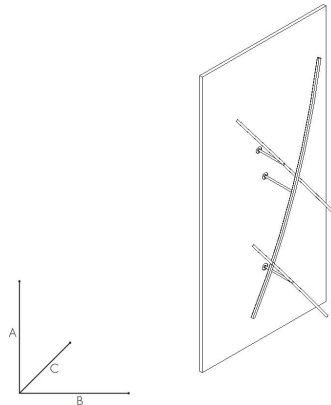

Dimensions

A cm	145
B cm	70
C cm	18

Description

Wall lamp available with 3000K or 2700K LED colour temperature. Design: Marco Pagnoncelli - 2022.

Technical Data

Number of light sources	3
System power	45 W
Volt	220-240 V
Light flux	6155 lm / 2700 K
Energy class	F / 2700 K
Light flux	6155 lm / 3000 K
Energy class	F / 3000 K
LED	LED CRI90

Driver included. Dimmable Triac

Available Colors

Etruscan White
Satin Brass

Slate Black
Satin Brass