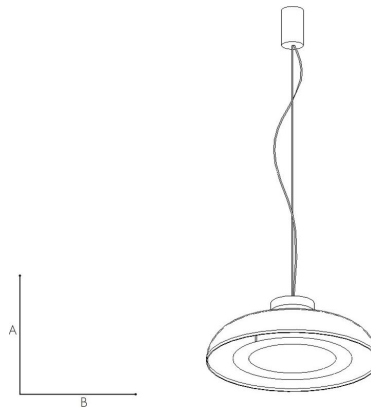

Dimensions

A cm	200
B cm	35

Description

Suspension lamp. Available with 3000K or 2700K LED colour temperature. Design: Mario Ornaghi - 2022.

Technical Data

Number of light sources	1
System power	13.5 W
Volt	220-240 V
Light flux	1725 lm / 2700 K
Energy class	E / 2700 K
Light flux	1784 lm / 3000 K
Energy class	E / 3000 K
LED	LED CRI90

Dimmable Triac