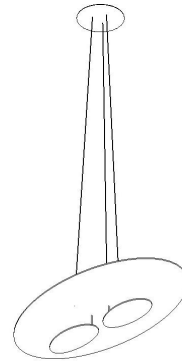

## Description

Suspension lamp available with 3000K or 2700K LED colour temperature. Design: Marco Pagnoncelli - 2022

## Technical Data

Number of light sources	3
System power	45 W
Volt	220-240 V
Light flux	3960 lm / 2700 K
Energy class	F / 2700 K
Light flux	4320 lm / 3000 K
Energy class	F / 3000 K
LED	LED CRI90

Dimmable Triac

## Dimensions

A cm	200
B cm	90
C cm	50